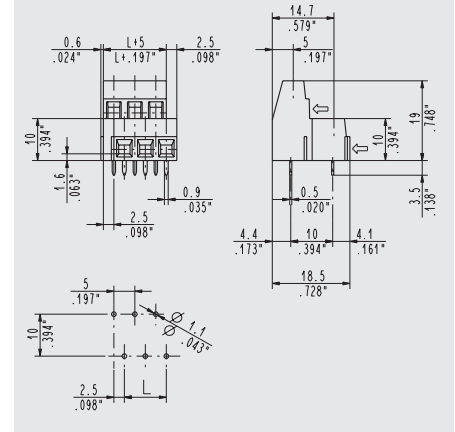

9223

Low Multi-Level  
2nd/3rd LEVELS

Wire Size	<b>30-15AWG (1.5/1 mm<sup>2</sup>)</b>	
Operating Temp	<b>230° F (110° C)</b>	
Housing Height	<b>19/28 mm</b>	
Max Current	<b>17.5A</b>	
Holes Center to Center	<b>5-5.08 mm</b>	<b>10-10.16 mm</b>
Max Voltage	<b>300V</b>	<b>750V</b>
Positions	<b>2 to 3</b>	<b>1 to 2</b>

9203

Low Multi-Level  
1st/2nd LEVELS

Wire Size	<b>30-15AWG (1.5/1 mm<sup>2</sup>)</b>	
Operating Temp	<b>230° F (110° C)</b>	
Housing Height	<b>10/19 mm</b>	
Max Current	<b>17.5A</b>	
Holes Center to Center	<b>5-5.08 mm</b>	<b>10-10.16 mm</b>
Max Voltage	<b>300V</b>	<b>750V</b>
Positions	<b>2 to 3</b>	<b>1 to 2</b>

9243 Low Multi-Level,  
3 Levels

9223 Low Multi-Level,  
2nd/3rd Levels

9203 Low Multi-Level,  
1st/2nd Levels

Dimensions are in inches and millimeters unless otherwise specified. Values in parentheses are metric equivalents.