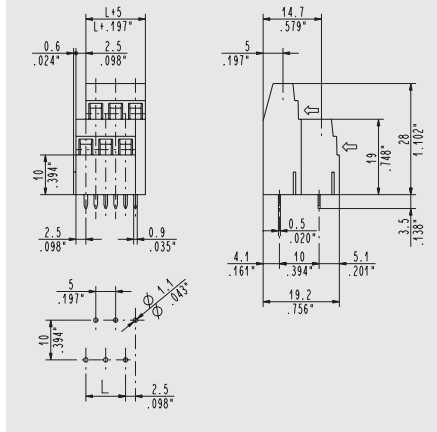

9223

Low Multi-Level  
2nd/3rd LEVELS

Wire Size	<b>30-15AWG (1.5/1 mm<sup>2</sup>)</b>	
Operating Temp	<b>230° F (110° C)</b>	
Housing Height	<b>19/28 mm</b>	
Max Current	<b>17.5A</b>	
Holes Center to Center	<b>5-5.08 mm</b>	<b>10-10.16 mm</b>
Max Voltage	<b>300V</b>	<b>750V</b>
Positions	<b>2 to 3</b>	<b>1 to 2</b>

9203

Low Multi-Level  
1st/2nd LEVELS

Wire Size	<b>30-15AWG (1.5/1 mm<sup>2</sup>)</b>	
Operating Temp	<b>230° F (110° C)</b>	
Housing Height	<b>10/19 mm</b>	
Max Current	<b>17.5A</b>	
Holes Center to Center	<b>5-5.08 mm</b>	<b>10-10.16 mm</b>
Max Voltage	<b>300V</b>	<b>750V</b>
Positions	<b>2 to 3</b>	<b>1 to 2</b>

9243 Low Multi-Level,  
3 Levels

9223 Low Multi-Level,  
2nd/3rd Levels

9203 Low Multi-Level,  
1st/2nd Levels

Dimensions are in inches and millimeters unless otherwise specified. Values in parentheses are metric equivalents.