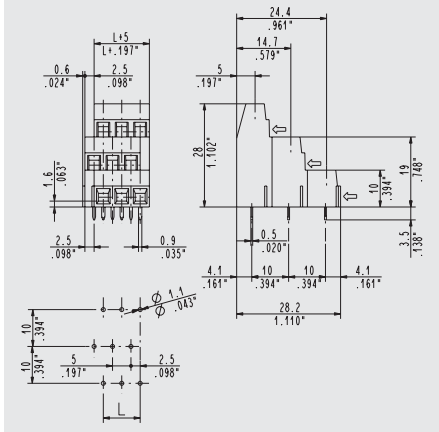

9243

Low Multi-Level  
3 LEVELS

Wire Size	<b>30-15AWG (1.5/1 mm<sup>2</sup>)</b>	
Operating Temp	<b>230° F (110° C)</b>	
Housing Height	<b>10/19/28 mm</b>	
Max Current	<b>17.5A</b>	
Holes Center to Center	<b>5-5.08 mm</b>	<b>10-10.16 mm</b>
Max Voltage	<b>300V</b>	<b>750V</b>
Positions	<b>2 to 3</b>	<b>1 to 2</b>

9223

Low Multi-Level  
2nd/3rd LEVELS

Wire Size	<b>30-15AWG (1.5/1 mm<sup>2</sup>)</b>	
Operating Temp	<b>230° F (110° C)</b>	
Housing Height	<b>19/28 mm</b>	
Max Current	<b>17.5A</b>	
Holes Center to Center	<b>5-5.08 mm</b>	<b>10-10.16 mm</b>
Max Voltage	<b>300V</b>	<b>750V</b>
Positions	<b>2 to 3</b>	<b>1 to 2</b>

9203

Low Multi-Level  
1st/2nd LEVELS

Wire Size	<b>30-15AWG (1.5/1 mm<sup>2</sup>)</b>	
Operating Temp	<b>230° F (110° C)</b>	
Housing Height	<b>10/19 mm</b>	
Max Current	<b>17.5A</b>	
Holes Center to Center	<b>5-5.08 mm</b>	<b>10-10.16 mm</b>
Max Voltage	<b>300V</b>	<b>750V</b>
Positions	<b>2 to 3</b>	<b>1 to 2</b>

9243 Low Multi-Level,  
3 Levels

9223 Low Multi-Level,  
2nd/3rd Levels

9203 Low Multi-Level,  
1st/2nd Levels

Dimensions are in inches and millimeters unless otherwise specified. Values in parentheses are metric equivalents.