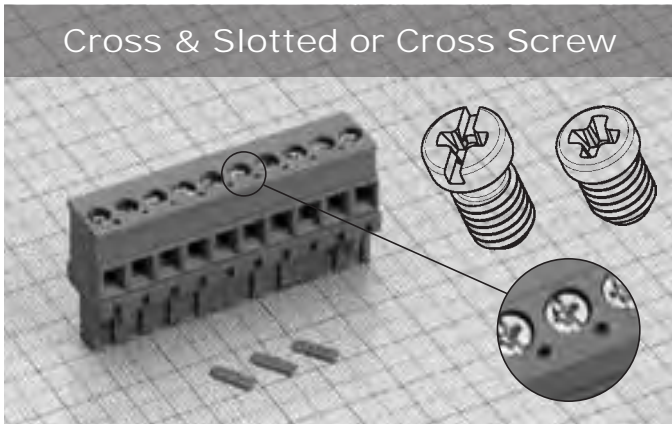

Feature Clipping Protection

Tape-in-Reel Kit & Tube Kit

Tray Kit

Custom Configuration

Cross & Slotted or Cross Screw

Ground Pin