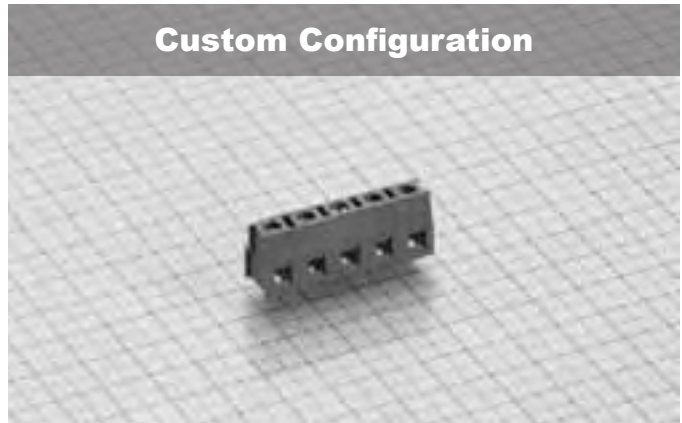

Feature Clipping Protection

Tape-in-Reel Kit & Tube Kit

Tray Kit

Custom Configuration

Cross & Slotted or Cross Screw

Ground Pin