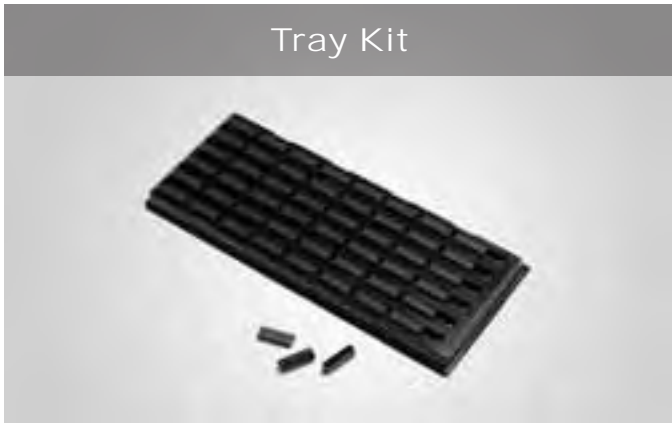

Feature Clipping Protection

Tape-in-Reel Kit & Tube Kit

Tray Kit

Custom Configuration

Cross & Slotted or Cross Screw

Ground Pin