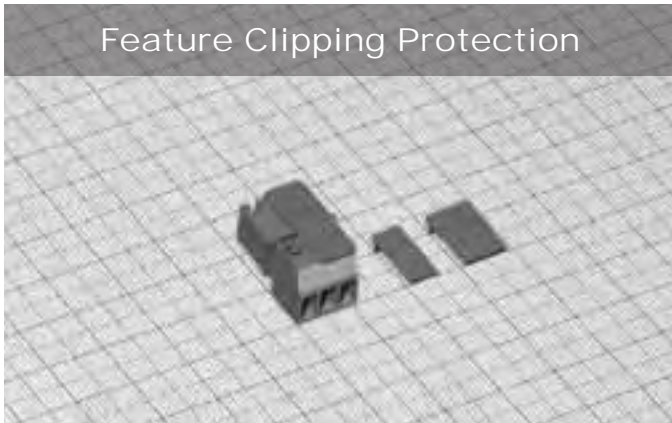

Feature Clipping Protection

Tape-in-Reel Kit & Tube Kit

Tray Kit

Custom Configuration

Cross & Slotted or Cross Screw

Ground Pin