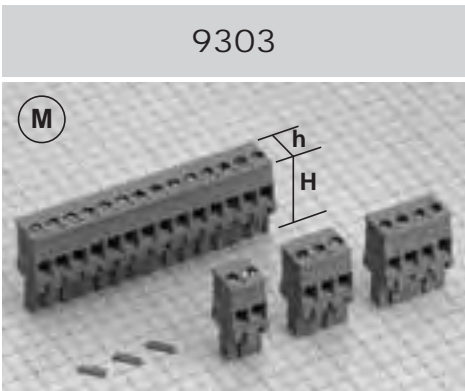

9363

**Female Connector  
VERTICAL RIGHT WITH LOCKING SCREW FLANGES**

Wire Size	<b>30-12AWG (2.5/1.5 mm<sup>2</sup>)</b>	
Operating Temp	<b>230° F (110° C)</b>	
Housing Height	<b>25 mm / h = 12.5 mm</b>	
Max Current	<b>15A</b>	
Holes Center to Center	<b>5-5.08 mm</b>	<b>10-10.16 mm</b>
Max Voltage	<b>300V</b>	<b>750V</b>
Positions	<b>2 to 8   2 to 23</b>	<b>2 to 4   2 to 12</b>

9363

**Female Connector  
VERTICAL LEFT WITH LOCKING SCREW FLANGES**

Wire Size	<b>30-12AWG (2.5/1.5 mm<sup>2</sup>)</b>	
Operating Temp	<b>230° F (110° C)</b>	
Housing Height	<b>25 mm / h = 12.5 mm</b>	
Max Current	<b>15A</b>	
Holes Center to Center	<b>5-5.08 mm</b>	<b>10-10.16 mm</b>
Max Voltage	<b>300V</b>	<b>750V</b>
Positions	<b>2 to 8   2 to 23</b>	<b>2 to 4   2 to 12</b>

9303

**Female Connector  
VERTICAL RIGHT, MODULAR**

Wire Size	<b>30-12AWG (2.5/1.5 mm<sup>2</sup>)</b>	
Operating Temp	<b>230° F (110° C)</b>	
Housing Height	<b>25 mm / h = 12.5 mm</b>	
Max Current	<b>15A</b>	
Holes Center to Center	<b>5-5.08 mm</b>	<b>10-10.16 mm</b>
Max Voltage	<b>300V</b>	<b>750V</b>
Positions	<b>2 to 12</b>	<b>2 to 6</b>