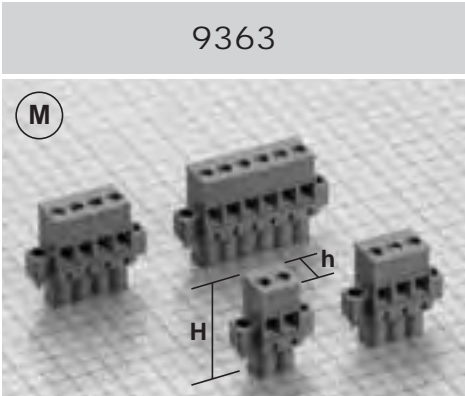

9363

**Female Connector  
VERTICAL RIGHT WITH LOCKING SCREW FLANGES**

Wire Size	<b>30-12AWG (2.5/1.5 mm<sup>2</sup>)</b>	
Operating Temp	<b>230° F (110° C)</b>	
Housing Height	<b>25 mm / h = 12.5 mm</b>	
Max Current	<b>15A</b>	
Holes Center to Center	<b>5-5.08 mm</b>	<b>10-10.16 mm</b>
Max Voltage	<b>300V</b>	<b>750V</b>
Positions	<b>2 to 8   2 to 23</b>	<b>2 to 4   2 to 12</b>

9363

**Female Connector  
VERTICAL LEFT WITH LOCKING SCREW FLANGES**

Wire Size	<b>30-12AWG (2.5/1.5 mm<sup>2</sup>)</b>	
Operating Temp	<b>230° F (110° C)</b>	
Housing Height	<b>25 mm / h = 12.5 mm</b>	
Max Current	<b>15A</b>	
Holes Center to Center	<b>5-5.08 mm</b>	<b>10-10.16 mm</b>
Max Voltage	<b>300V</b>	<b>750V</b>
Positions	<b>2 to 8   2 to 23</b>	<b>2 to 4   2 to 12</b>

9303

**Female Connector  
VERTICAL RIGHT, MODULAR**

Wire Size	<b>30-12AWG (2.5/1.5 mm<sup>2</sup>)</b>	
Operating Temp	<b>230° F (110° C)</b>	
Housing Height	<b>25 mm / h = 12.5 mm</b>	
Max Current	<b>15A</b>	
Holes Center to Center	<b>5-5.08 mm</b>	<b>10-10.16 mm</b>
Max Voltage	<b>300V</b>	<b>750V</b>
Positions	<b>2 to 12</b>	<b>2 to 6</b>