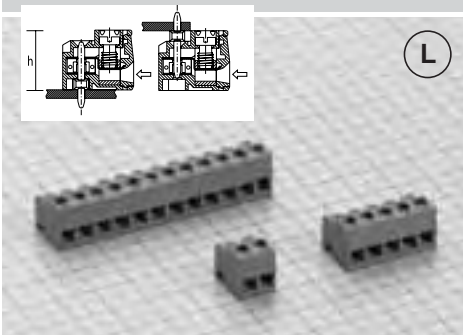

**9351 Industrial Use**

**Female Connector  
STRAIGHT, SIDE STACKABLE**

Wire Size	<b>30-14AWG (2.5/1.5 mm<sup>2</sup>)</b>	
Operating Temp	<b>230° F (110° C)</b>	
Housing Height	<b>14 mm</b>	
Max Current	<b>15A</b>	
Holes Center to Center	<b>5 mm</b>	<b>10 mm</b>
Max Voltage	<b>300V</b>	<b>750V</b>
Positions	<b>2 to 25</b>	<b>2 to 13</b>

**9311 Industrial Use**

**SAFE Female Connector  
90°-270°, SIDE STACKABLE**

Wire Size	<b>30-14AWG (2.5/1.5 mm<sup>2</sup>)</b>	
Operating Temp	<b>230° F (110° C)</b>	
Housing Height	<b>11.3 mm</b>	
Max Current	<b>13.5A</b>	
Holes Center to Center	<b>5 mm</b>	<b>10 mm</b>
Max Voltage	<b>300V</b>	<b>750V</b>
Positions	<b>2 to 25</b>	<b>2 to 13</b>

**9301 Industrial Use**

**Female Connector  
STRAIGHT, MODULAR**

Wire Size	<b>30-14AWG (2.5/1.5 mm<sup>2</sup>)</b>	
Operating Temp	<b>230° F (110° C)</b>	
Housing Height	<b>14 mm</b>	
Max Current	<b>13.5A</b>	
Holes Center to Center	<b>5 mm</b>	<b>10 mm</b>
Max Voltage	<b>300V</b>	<b>750V</b>
Positions	<b>2 to 25</b>	<b>2 to 13</b>