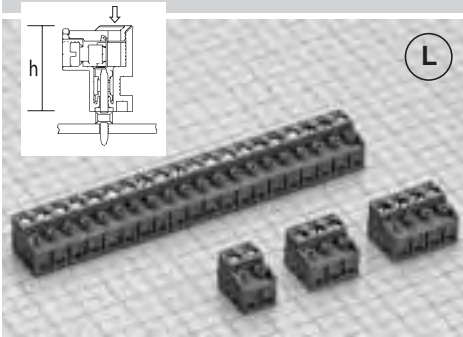

**9351 Industrial Use**

**Female Connector  
STRAIGHT, SIDE STACKABLE**

Wire Size	<b>30-14AWG (2.5/1.5 mm<sup>2</sup>)</b>	
Operating Temp	<b>230° F (110° C)</b>	
Housing Height	<b>14 mm</b>	
Max Current	<b>15A</b>	
Holes Center to Center	<b>5 mm</b>	<b>10 mm</b>
Max Voltage	<b>300V</b>	<b>750V</b>
Positions	<b>2 to 25</b>	<b>2 to 13</b>

**9311 Industrial Use**

**SAFE Female Connector  
90°-270°, SIDE STACKABLE**

Wire Size	<b>30-14AWG (2.5/1.5 mm<sup>2</sup>)</b>	
Operating Temp	<b>230° F (110° C)</b>	
Housing Height	<b>11.3 mm</b>	
Max Current	<b>13.5A</b>	
Holes Center to Center	<b>5 mm</b>	<b>10 mm</b>
Max Voltage	<b>300V</b>	<b>750V</b>
Positions	<b>2 to 25</b>	<b>2 to 13</b>

**9301 Industrial Use**

**Female Connector  
STRAIGHT, MODULAR**

Wire Size	<b>30-14AWG (2.5/1.5 mm<sup>2</sup>)</b>	
Operating Temp	<b>230° F (110° C)</b>	
Housing Height	<b>14 mm</b>	
Max Current	<b>13.5A</b>	
Holes Center to Center	<b>5 mm</b>	<b>10 mm</b>
Max Voltage	<b>300V</b>	<b>750V</b>
Positions	<b>2 to 25</b>	<b>2 to 13</b>