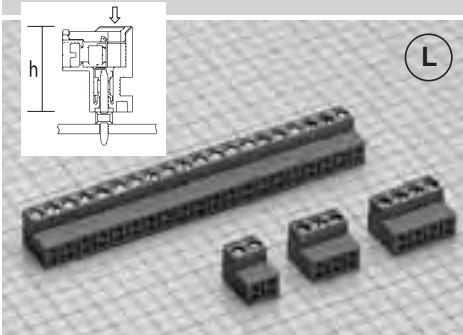

**9351 Industrial Use**

**Female Connector  
STRAIGHT, SIDE STACKABLE**

Wire Size	<b>30-14AWG (2.5/1.5 mm<sup>2</sup>)</b>	
Operating Temp	<b>230° F (110° C)</b>	
Housing Height	<b>14 mm</b>	
Max Current	<b>15A</b>	
Holes Center to Center	<b>5 mm</b>	<b>10 mm</b>
Max Voltage	<b>300V</b>	<b>750V</b>
Positions	<b>2 to 25</b>	<b>2 to 13</b>

**9311 Industrial Use**

**SAFE Female Connector  
90°-270°, SIDE STACKABLE**

Wire Size	<b>30-14AWG (2.5/1.5 mm<sup>2</sup>)</b>	
Operating Temp	<b>230° F (110° C)</b>	
Housing Height	<b>11.3 mm</b>	
Max Current	<b>13.5A</b>	
Holes Center to Center	<b>5 mm</b>	<b>10 mm</b>
Max Voltage	<b>300V</b>	<b>750V</b>
Positions	<b>2 to 25</b>	<b>2 to 13</b>

**9301 Industrial Use**

**Female Connector  
STRAIGHT, MODULAR**

Wire Size	<b>30-14AWG (2.5/1.5 mm<sup>2</sup>)</b>	
Operating Temp	<b>230° F (110° C)</b>	
Housing Height	<b>14 mm</b>	
Max Current	<b>13.5A</b>	
Holes Center to Center	<b>5 mm</b>	<b>10 mm</b>
Max Voltage	<b>300V</b>	<b>750V</b>
Positions	<b>2 to 25</b>	<b>2 to 13</b>