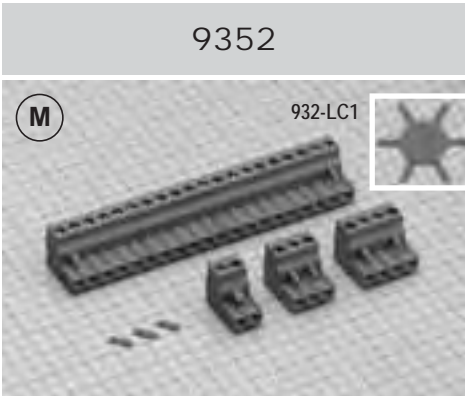

Female Connector
STRAIGHT, 90°-270°, SIDE STACKABLE

Wire Size	30-14AWG (2.5/1.5 mm²)	
Operating Temp	230° F (110° C)	
Housing Height	14 mm / h = 11.5 mm	
Max Current	15A	
Holes Center to Center	5 mm	10 mm
Max Voltage	300V	750V
Positions	2 to 25	2 to 13

Female Connector
MODULAR

Wire Size	30-12AWG (2.5/1.5 mm²)	
Operating Temp	230° F (110° C)	
Housing Height	18.4 mm / h = 15.5 mm	
Max Current	15A	
Holes Center to Center	5-5.08 mm	
Max Voltage	300V	
Positions	2 to 4	

Female Connector
SIDE STACKABLE

Wire Size	30-12AWG (2.5/1.5 mm²)		
Operating Temp	230° F (110° C)		
Housing Height	18.4 mm / h = 15.5 mm		
Max Current	15A		
Holes Center to Center	5-5.08 mm	7.5-7.62 mm	10-10.16 mm
Max Voltage	300V	750V	750V
Positions	2 to 25	2 to 12	2 to 13