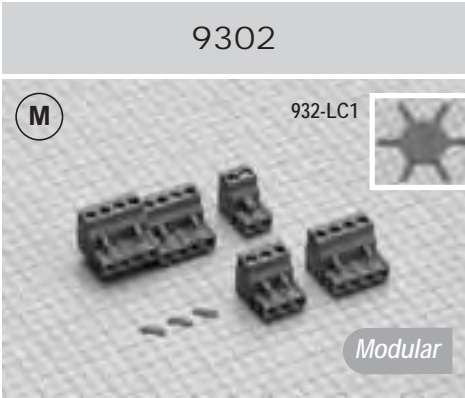

Female Connector
STRAIGHT, 90°-270°, SIDE STACKABLE

Wire Size	30-14AWG (2.5/1.5 mm²)	
Operating Temp	230° F (110° C)	
Housing Height	14 mm / h = 11.5 mm	
Max Current	15A	
Holes Center to Center	5 mm	10 mm
Max Voltage	300V	750V
Positions	2 to 25	2 to 13

Female Connector
MODULAR

Wire Size	30-12AWG (2.5/1.5 mm²)	
Operating Temp	230° F (110° C)	
Housing Height	18.4 mm / h = 15.5 mm	
Max Current	15A	
Holes Center to Center	5-5.08 mm	
Max Voltage	300V	
Positions	2 to 4	

Female Connector
SIDE STACKABLE

Wire Size	30-12AWG (2.5/1.5 mm²)		
Operating Temp	230° F (110° C)		
Housing Height	18.4 mm / h = 15.5 mm		
Max Current	15A		
Holes Center to Center	5-5.08 mm	7.5-7.62 mm	10-10.16 mm
Max Voltage	300V	750V	750V
Positions	2 to 25	2 to 12	2 to 13