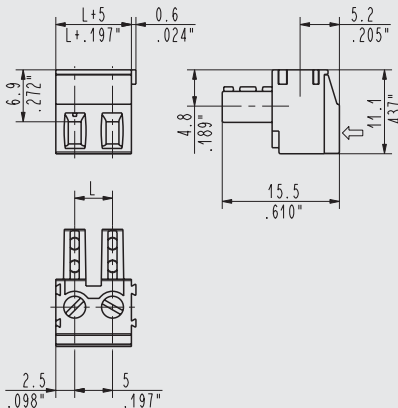

9300

Female Connector  
MODULAR

Wire Size	30-14AWG (1.5/1 mm <sup>2</sup> )		
Operating Temp	230° F (110° C)		
Housing Height	15.5 mm / h = 11.1 mm		
Max Current	13.5A		
Holes Center to Center	3.5-3.81 mm	5-5.08 mm	7-7.62 mm
Max Voltage	300V	300V	750V
Positions	2 to 25	2 to 3	2 to 13

9350

Female Connector  
SIDE STACKABLE

Wire Size	30-14AWG (1.5/1 mm <sup>2</sup> )	
Operating Temp	230° F (110° C)	
Housing Height	15.5 mm / h = 11.1 mm	
Max Current	13.5A	
Holes Center to Center	3.5-3.81 mm	7-7.62 mm
Max Voltage	300V	750V
Positions	2 to 25	2 to 13

9360

Female Connector  
WITH LOCKING SCREW FLANGES

Wire Size	30-14AWG (1.5/1 mm <sup>2</sup> )	
Operating Temp	230° F (110° C)	
Housing Height	15.5 mm / h = 11.1 mm	
Max Current	13.5A	
Holes Center to Center	3.5-3.81 mm	7-7.62 mm
Max Voltage	300V	750V
Positions	2 to 23	2 to 12

9300 Female Connector, Modular

9350 Female Connector, Side Stackable

9360 Female Connector, with Locking Screw Flanges

FEMALE CONNECTORS 93 SERIES

Dimensions are in inches and millimeters unless otherwise specified. Values in parentheses are metric equivalents.