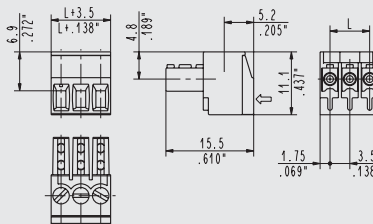

9300

Female Connector  
MODULAR

Wire Size	30-14AWG (1.5/1 mm <sup>2</sup> )		
Operating Temp	230° F (110° C)		
Housing Height	15.5 mm / h = 11.1 mm		
Max Current	13.5A		
Holes Center to Center	3.5-3.81 mm	5-5.08 mm	7-7.62 mm
Max Voltage	300V	300V	750V
Positions	2 to 25	2 to 3	2 to 13

9350

Female Connector  
SIDE STACKABLE

Wire Size	30-14AWG (1.5/1 mm <sup>2</sup> )	
Operating Temp	230° F (110° C)	
Housing Height	15.5 mm / h = 11.1 mm	
Max Current	13.5A	
Holes Center to Center	3.5-3.81 mm	7-7.62 mm
Max Voltage	300V	750V
Positions	2 to 25	2 to 13

9360

Female Connector  
WITH LOCKING SCREW FLANGES

Wire Size	30-14AWG (1.5/1 mm <sup>2</sup> )	
Operating Temp	230° F (110° C)	
Housing Height	15.5 mm / h = 11.1 mm	
Max Current	13.5A	
Holes Center to Center	3.5-3.81 mm	7-7.62 mm
Max Voltage	300V	750V
Positions	2 to 23	2 to 12

9300 Female Connector, Modular

9350 Female Connector, Side Stackable

9360 Female Connector, with Locking Screw Flanges

FEMALE CONNECTORS 93 SERIES

Dimensions are in inches and millimeters unless otherwise specified. Values in parentheses are metric equivalents.