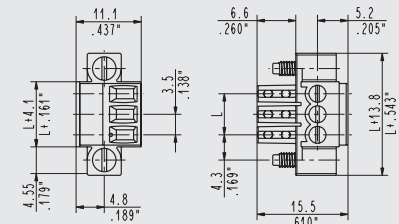

9300

Female Connector  
MODULAR

Wire Size	30-14AWG (1.5/1 mm <sup>2</sup> )		
Operating Temp	230° F (110° C)		
Housing Height	15.5 mm / h = 11.1 mm		
Max Current	13.5A		
Holes Center to Center	3.5-3.81 mm	5-5.08 mm	7-7.62 mm
Max Voltage	300V	300V	750V
Positions	2 to 25	2 to 3	2 to 13

9350

Female Connector  
SIDE STACKABLE

Wire Size	30-14AWG (1.5/1 mm <sup>2</sup> )	
Operating Temp	230° F (110° C)	
Housing Height	15.5 mm / h = 11.1 mm	
Max Current	13.5A	
Holes Center to Center	3.5-3.81 mm	7-7.62 mm
Max Voltage	300V	750V
Positions	2 to 25	2 to 13

9360

Female Connector  
WITH LOCKING SCREW FLANGES

Wire Size	30-14AWG (1.5/1 mm <sup>2</sup> )	
Operating Temp	230° F (110° C)	
Housing Height	15.5 mm / h = 11.1 mm	
Max Current	13.5A	
Holes Center to Center	3.5-3.81 mm	7-7.62 mm
Max Voltage	300V	750V
Positions	2 to 23	2 to 12

9300 Female Connector, Modular

9350 Female Connector, Side Stackable

9360 Female Connector, with Locking Screw Flanges

FEMALE CONNECTORS 93 SERIES

Dimensions are in inches and millimeters unless otherwise specified. Values in parentheses are metric equivalents.