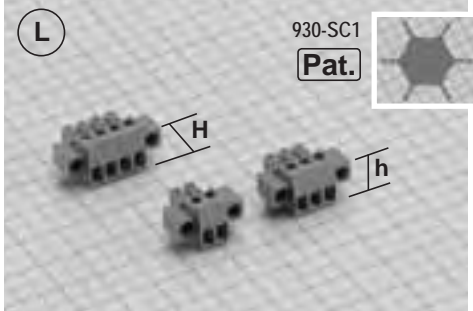

9300

Female Connector  
MODULAR

Wire Size	30-14AWG (1.5/1 mm <sup>2</sup> )		
Operating Temp	230° F (110° C)		
Housing Height	15.5 mm / h = 11.1 mm		
Max Current	13.5A		
Holes Center to Center	3.5-3.81 mm	5-5.08 mm	7-7.62 mm
Max Voltage	300V	300V	750V
Positions	2 to 25	2 to 3	2 to 13

9350

Female Connector  
SIDE STACKABLE

Wire Size	30-14AWG (1.5/1 mm <sup>2</sup> )	
Operating Temp	230° F (110° C)	
Housing Height	15.5 mm / h = 11.1 mm	
Max Current	13.5A	
Holes Center to Center	3.5-3.81 mm	7-7.62 mm
Max Voltage	300V	750V
Positions	2 to 25	2 to 13

9360

Female Connector  
WITH LOCKING SCREW FLANGES

Wire Size	30-14AWG (1.5/1 mm <sup>2</sup> )	
Operating Temp	230° F (110° C)	
Housing Height	15.5 mm / h = 11.1 mm	
Max Current	13.5A	
Holes Center to Center	3.5-3.81 mm	7-7.62 mm
Max Voltage	300V	750V
Positions	2 to 23	2 to 12

9300 Female Connector, Modular

9350 Female Connector, Side Stackable

9360 Female Connector, with Locking Screw Flanges

FEMALE CONNECTORS 93 SERIES

Dimensions are in inches and millimeters unless otherwise specified. Values in parentheses are metric equivalents.