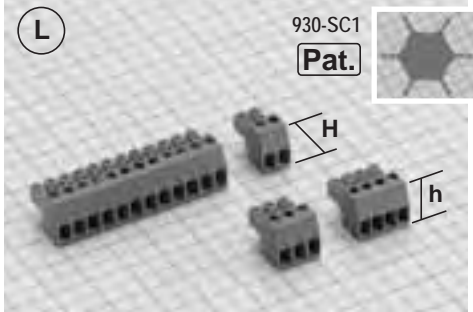

9300

Female Connector  
MODULAR

Wire Size	30-14AWG (1.5/1 mm <sup>2</sup> )		
Operating Temp	230° F (110° C)		
Housing Height	15.5 mm / h = 11.1 mm		
Max Current	13.5A		
Holes Center to Center	3.5-3.81 mm	5-5.08 mm	7-7.62 mm
Max Voltage	300V	300V	750V
Positions	2 to 25	2 to 3	2 to 13

9350

Female Connector  
SIDE STACKABLE

Wire Size	30-14AWG (1.5/1 mm <sup>2</sup> )	
Operating Temp	230° F (110° C)	
Housing Height	15.5 mm / h = 11.1 mm	
Max Current	13.5A	
Holes Center to Center	3.5-3.81 mm	7-7.62 mm
Max Voltage	300V	750V
Positions	2 to 25	2 to 13

9360

Female Connector  
WITH LOCKING SCREW FLANGES

Wire Size	30-14AWG (1.5/1 mm <sup>2</sup> )	
Operating Temp	230° F (110° C)	
Housing Height	15.5 mm / h = 11.1 mm	
Max Current	13.5A	
Holes Center to Center	3.5-3.81 mm	7-7.62 mm
Max Voltage	300V	750V
Positions	2 to 23	2 to 12

9300 Female Connector, Modular

9350 Female Connector, Side Stackable

9360 Female Connector, with Locking Screw Flanges

FEMALE CONNECTORS 93 SERIES

Dimensions are in inches and millimeters unless otherwise specified. Values in parentheses are metric equivalents.