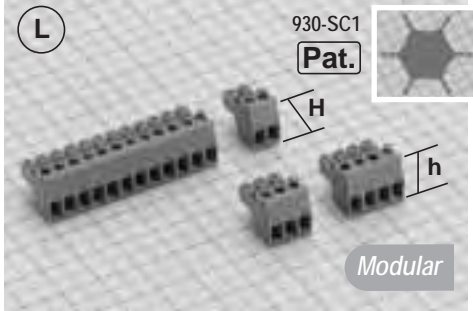

9300

Female Connector  
MODULAR

Wire Size	30-14AWG (1.5/1 mm <sup>2</sup> )		
Operating Temp	230° F (110° C)		
Housing Height	15.5 mm / h = 11.1 mm		
Max Current	13.5A		
Holes Center to Center	3.5-3.81 mm	5-5.08 mm	7-7.62 mm
Max Voltage	300V	300V	750V
Positions	2 to 25	2 to 3	2 to 13

9350

Female Connector  
SIDE STACKABLE

Wire Size	30-14AWG (1.5/1 mm <sup>2</sup> )	
Operating Temp	230° F (110° C)	
Housing Height	15.5 mm / h = 11.1 mm	
Max Current	13.5A	
Holes Center to Center	3.5-3.81 mm	7-7.62 mm
Max Voltage	300V	750V
Positions	2 to 25	2 to 13

9360

Female Connector  
WITH LOCKING SCREW FLANGES

Wire Size	30-14AWG (1.5/1 mm <sup>2</sup> )	
Operating Temp	230° F (110° C)	
Housing Height	15.5 mm / h = 11.1 mm	
Max Current	13.5A	
Holes Center to Center	3.5-3.81 mm	7-7.62 mm
Max Voltage	300V	750V
Positions	2 to 23	2 to 12

9300 Female Connector, Modular

9350 Female Connector, Side Stackable

9360 Female Connector, with Locking Screw Flanges

FEMALE CONNECTORS 93 SERIES

Dimensions are in inches and millimeters unless otherwise specified. Values in parentheses are metric equivalents.