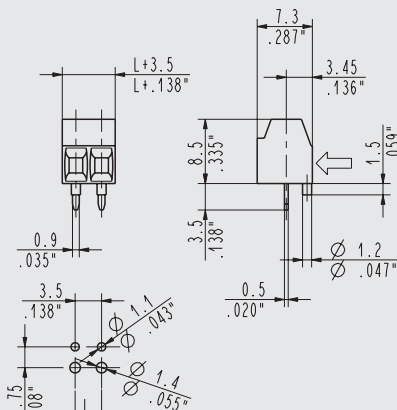

### Mini Terminal Block STRAIGHT WITH VDE PEGS

Wire Size	<b>30-16AWG (1.5/1 mm<sup>2</sup>)</b>	
Operating Temp	<b>230° F (110° C)</b>	
Housing Height	<b>8.5 mm</b>	
Max Current	<b>17.5A</b>	
Holes Center to Center	<b>3.5-3.81 mm</b>	<b>7-7.62 mm</b>
Max Voltage	<b>300V</b>	<b>750V</b>
Positions	<b>2</b>	<b>2</b>

### Low Terminal Block STRAIGHT

Wire Size	<b>30-14AWG (1.5/1 mm<sup>2</sup>)</b>	
Operating Temp	<b>230° F (110° C)</b>	
Housing Height	<b>12.6 mm</b>	
Max Current	<b>17.5A</b>	
Holes Center to Center	<b>3.5-3.81 mm</b>	<b>7-7.62 mm</b>
Max Voltage	<b>300V</b>	<b>750V</b>
Positions	<b>2 to 25</b>	<b>1 to 13</b>

9151, 9121 Mini Terminal Block,  
55°  
Modular

9101 Mini Terminal Block,  
Straight with Vde Pegs

9102 Low Terminal Block,  
Straight

Dimensions are in inches and millimeters  
unless otherwise specified.  
Values in parentheses are metric equivalents.