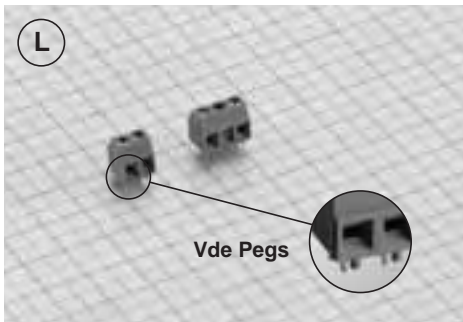

### Mini Terminal Block 55°

Wire Size	<b>30-16AWG (1.5/1 mm<sup>2</sup>)</b>	
Operating Temp	<b>230° F (110° C)</b>	
Housing Height	<b>9.5 mm</b>	
Max Current	<b>17.5A</b>	
Holes Center to Center	<b>3.5 mm</b>	<b>7 mm</b>
Max Voltage	<b>300V</b>	<b>750V</b>
Positions	<b>2 to 18</b>	<b>1 to 9</b>

### Mini Terminal Block STRAIGHT WITH VDE PEGS

Wire Size	<b>30-16AWG (1.5/1 mm<sup>2</sup>)</b>	
Operating Temp	<b>230° F (110° C)</b>	
Housing Height	<b>8.5 mm</b>	
Max Current	<b>17.5A</b>	
Holes Center to Center	<b>3.5-3.81 mm</b>	<b>7-7.62 mm</b>
Max Voltage	<b>300V</b>	<b>750V</b>
Positions	<b>2</b>	<b>2</b>

### Low Terminal Block STRAIGHT

Wire Size	<b>30-14AWG (1.5/1 mm<sup>2</sup>)</b>	
Operating Temp	<b>230° F (110° C)</b>	
Housing Height	<b>12.6 mm</b>	
Max Current	<b>17.5A</b>	
Holes Center to Center	<b>3.5-3.81 mm</b>	<b>7-7.62 mm</b>
Max Voltage	<b>300V</b>	<b>750V</b>
Positions	<b>2 to 25</b>	<b>1 to 13</b>