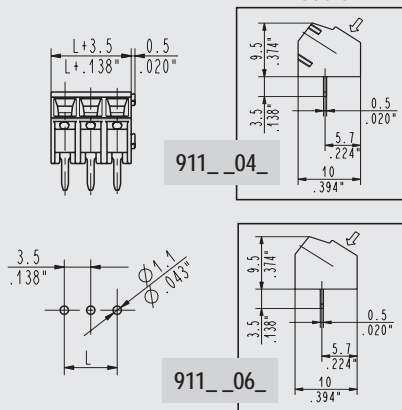

### Mini Terminal Block 55°

Wire Size	<b>30-16AWG (1.5/1 mm<sup>2</sup>)</b>	
Operating Temp	<b>230° F (110° C)</b>	
Housing Height	<b>9.5 mm</b>	
Max Current	<b>17.5A</b>	
Holes Center to Center	<b>3.5 mm</b>	<b>7 mm</b>
Max Voltage	<b>300V</b>	<b>750V</b>
Positions	<b>2 to 18</b>	<b>1 to 9</b>

### Mini Terminal Block STRAIGHT WITH VDE PEGS

Wire Size	<b>30-16AWG (1.5/1 mm<sup>2</sup>)</b>	
Operating Temp	<b>230° F (110° C)</b>	
Housing Height	<b>8.5 mm</b>	
Max Current	<b>17.5A</b>	
Holes Center to Center	<b>3.5-3.81 mm</b>	<b>7-7.62 mm</b>
Max Voltage	<b>300V</b>	<b>750V</b>
Positions	<b>2</b>	<b>2</b>

### Low Terminal Block STRAIGHT

Wire Size	<b>30-14AWG (1.5/1 mm<sup>2</sup>)</b>	
Operating Temp	<b>230° F (110° C)</b>	
Housing Height	<b>12.6 mm</b>	
Max Current	<b>17.5A</b>	
Holes Center to Center	<b>3.5-3.81 mm</b>	<b>7-7.62 mm</b>
Max Voltage	<b>300V</b>	<b>750V</b>
Positions	<b>2 to 25</b>	<b>1 to 13</b>

9151, 9121 Mini Terminal Block,  
55°  
Modular

9101 Mini Terminal Block,  
Straight with Vde Pegs

9102 Low Terminal Block,  
Straight

Dimensions are in inches and millimeters  
unless otherwise specified.  
Values in parentheses are metric equivalents.