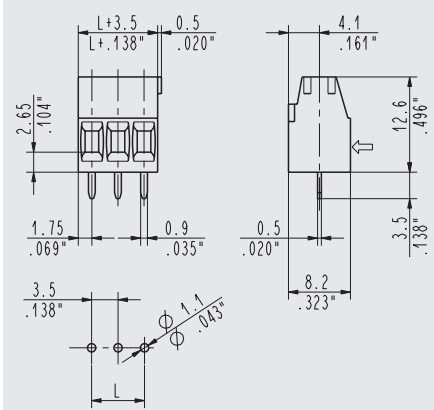

### Mini Terminal Block STRAIGHT WITH VDE PEGS

Wire Size	<b>30-16AWG (1.5/1 mm<sup>2</sup>)</b>	
Operating Temp	<b>230° F (110° C)</b>	
Housing Height	<b>8.5 mm</b>	
Max Current	<b>17.5A</b>	
Holes Center to Center	<b>3.5-3.81 mm</b>	<b>7-7.62 mm</b>
Max Voltage	<b>300V</b>	<b>750V</b>
Positions	<b>2</b>	<b>2</b>

### Low Terminal Block STRAIGHT

Wire Size	<b>30-14AWG (1.5/1 mm<sup>2</sup>)</b>	
Operating Temp	<b>230° F (110° C)</b>	
Housing Height	<b>12.6 mm</b>	
Max Current	<b>17.5A</b>	
Holes Center to Center	<b>3.5-3.81 mm</b>	<b>7-7.62 mm</b>
Max Voltage	<b>300V</b>	<b>750V</b>
Positions	<b>2 to 25</b>	<b>1 to 13</b>

9151, 9121 Mini Terminal Block,  
55°  
Modular

9101 Mini Terminal Block,  
Straight with Vde Pegs

9102 Low Terminal Block,  
Straight

Dimensions are in inches and millimeters  
unless otherwise specified.  
Values in parentheses are metric equivalents.