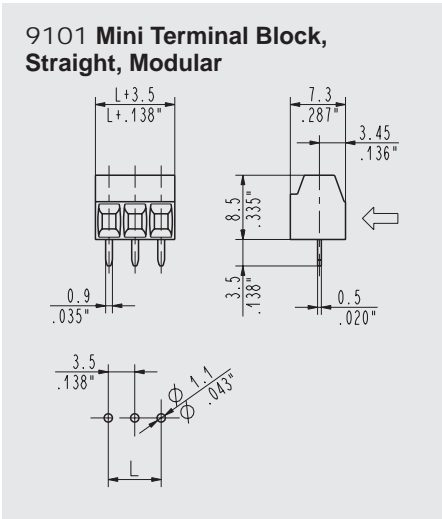

### Mini Terminal Block STRAIGHT

Wire Size	<b>30-16AWG (1/0.5 mm<sup>2</sup>)</b>	
Operating Temp	<b>230° F (110° C)</b>	
Housing Height	<b>10 mm</b>	
Max Current	<b>12A</b>	
Holes Center to Center	<b>2.54mm</b>	<b>5.08mm</b>
Max Voltage	<b>150V</b>	<b>300V</b>
Positions	<b>2 to 12</b>	<b>2 to 6</b>

### Mini Terminal Block STRAIGHT, MODULAR

Wire Size	<b>30-16AWG (1.5/1 mm<sup>2</sup>)</b>	
Operating Temp	<b>230° F (110° C)</b>	
Housing Height	<b>8.5 mm</b>	
Max Current	<b>17.5A</b>	
Holes Center to Center	<b>3.5-3.81 mm</b>	<b>7-7.62 mm</b>
Max Voltage	<b>300V</b>	<b>750V</b>
Positions	<b>2 to 12</b>	<b>2 to 6</b>

### Mini Terminal Block STRAIGHT

Wire Size	<b>30-16AWG (1.5/1 mm<sup>2</sup>)</b>	
Operating Temp	<b>230° F (110° C)</b>	
Housing Height	<b>8.5 mm</b>	
Max Current	<b>17.5A</b>	
Holes Center to Center	<b>3.5-3.81 mm</b>	<b>7-7.62mm</b>
Max Voltage	<b>300V</b>	<b>750V</b>
Positions	<b>2 to 25</b>	<b>2 to 13</b>

## Mini Terminal Block 55°

Wire Size	<b>30-16AWG (1.5/1 mm<sup>2</sup>)</b>	
Operating Temp	<b>230° F (110° C)</b>	
Housing Height	<b>9.5 mm</b>	
Max Current	<b>17.5A</b>	
Holes Center to Center	<b>3.5 mm</b>	<b>7 mm</b>
Max Voltage	<b>300V</b>	<b>750V</b>
Positions	<b>2 to 18</b>	<b>1 to 9</b>