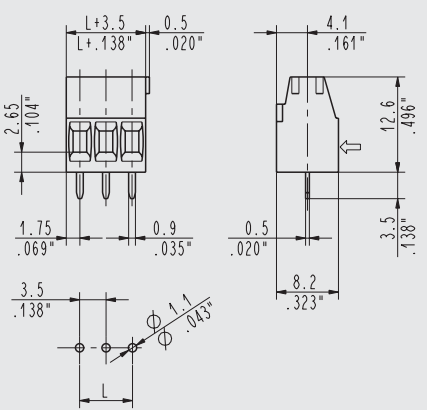

## Mini Terminal Block STRAIGHT WITH VDE PEGS

Wire Size	<b>30-16AWG (1.5/1 mm<sup>2</sup>)</b>	
Operating Temp	<b>230° F (110° C)</b>	
Housing Height	<b>8.5 mm</b>	
Max Current	<b>17.5A</b>	
Holes Center to Center	<b>3.5-3.81 mm</b>	<b>7-7.62 mm</b>
Max Voltage	<b>300V</b>	<b>750V</b>
Positions	<b>2</b>	<b>2</b>

## Low Terminal Block STRAIGHT

Wire Size	<b>30-14AWG (1.5/1 mm<sup>2</sup>)</b>	
Operating Temp	<b>230° F (110° C)</b>	
Housing Height	<b>12.6 mm</b>	
Max Current	<b>17.5A</b>	
Holes Center to Center	<b>3.5-3.81 mm</b>	<b>7-7.62 mm</b>
Max Voltage	<b>300V</b>	<b>750V</b>
Positions	<b>2 to 25</b>	<b>1 to 13</b>

9151, 9121 Mini Terminal Block,  
55°  
Modular

9101 Mini Terminal Block,  
Straight with Vde Pegs

9102 Low Terminal Block,  
Straight

Dimensions are in inches and millimeters  
unless otherwise specified.  
Values in parentheses are metric equivalents.