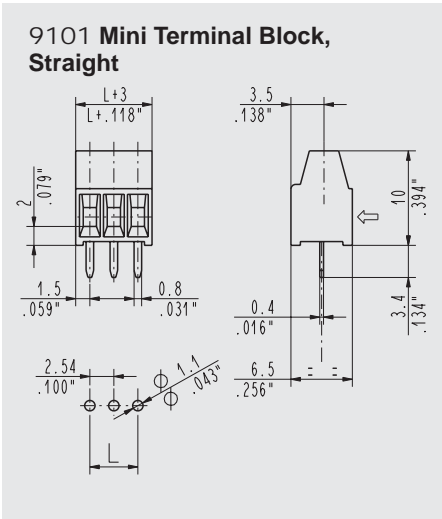

### Mini Terminal Block STRAIGHT

Wire Size	<b>30-16AWG (1/0.5 mm<sup>2</sup>)</b>	
Operating Temp	<b>230° F (110° C)</b>	
Housing Height	<b>10 mm</b>	
Max Current	<b>12A</b>	
Holes Center to Center	<b>2.54mm</b>	<b>5.08mm</b>
Max Voltage	<b>150V</b>	<b>300V</b>
Positions	<b>2 to 12</b>	<b>2 to 6</b>

### Mini Terminal Block STRAIGHT, MODULAR

Wire Size	<b>30-16AWG (1.5/1 mm<sup>2</sup>)</b>	
Operating Temp	<b>230° F (110° C)</b>	
Housing Height	<b>8.5 mm</b>	
Max Current	<b>17.5A</b>	
Holes Center to Center	<b>3.5-3.81 mm</b>	<b>7-7.62 mm</b>
Max Voltage	<b>300V</b>	<b>750V</b>
Positions	<b>2 to 12</b>	<b>2 to 6</b>

### Mini Terminal Block STRAIGHT

Wire Size	<b>30-16AWG (1.5/1 mm<sup>2</sup>)</b>	
Operating Temp	<b>230° F (110° C)</b>	
Housing Height	<b>8.5 mm</b>	
Max Current	<b>17.5A</b>	
Holes Center to Center	<b>3.5-3.81 mm</b>	<b>7-7.62mm</b>
Max Voltage	<b>300V</b>	<b>750V</b>
Positions	<b>2 to 25</b>	<b>2 to 13</b>

## Mini Terminal Block 55°

Wire Size	<b>30-16AWG (1.5/1 mm<sup>2</sup>)</b>	
Operating Temp	<b>230° F (110° C)</b>	
Housing Height	<b>9.5 mm</b>	
Max Current	<b>17.5A</b>	
Holes Center to Center	<b>3.5 mm</b>	<b>7 mm</b>
Max Voltage	<b>300V</b>	<b>750V</b>
Positions	<b>2 to 18</b>	<b>1 to 9</b>