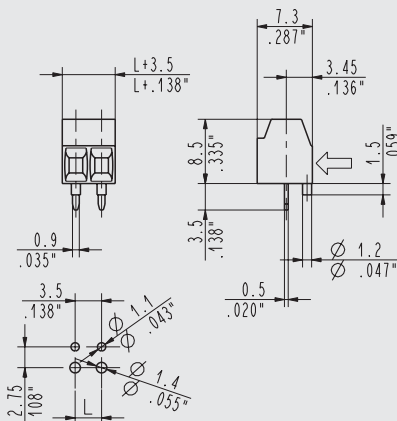

## Mini Terminal Block STRAIGHT WITH VDE PEGS

Wire Size	<b>30-16AWG (1.5/1 mm<sup>2</sup>)</b>	
Operating Temp	<b>230° F (110° C)</b>	
Housing Height	<b>8.5 mm</b>	
Max Current	<b>17.5A</b>	
Holes Center to Center	<b>3.5-3.81 mm</b>	<b>7-7.62 mm</b>
Max Voltage	<b>300V</b>	<b>750V</b>
Positions	<b>2</b>	<b>2</b>

## Low Terminal Block STRAIGHT

Wire Size	<b>30-14AWG (1.5/1 mm<sup>2</sup>)</b>	
Operating Temp	<b>230° F (110° C)</b>	
Housing Height	<b>12.6 mm</b>	
Max Current	<b>17.5A</b>	
Holes Center to Center	<b>3.5-3.81 mm</b>	<b>7-7.62 mm</b>
Max Voltage	<b>300V</b>	<b>750V</b>
Positions	<b>2 to 25</b>	<b>1 to 13</b>

9151, 9121 Mini Terminal Block,  
55°  
Modular

9101 Mini Terminal Block,  
Straight with Vde Pegs

9102 Low Terminal Block,  
Straight

Dimensions are in inches and millimeters  
unless otherwise specified.  
Values in parentheses are metric equivalents.