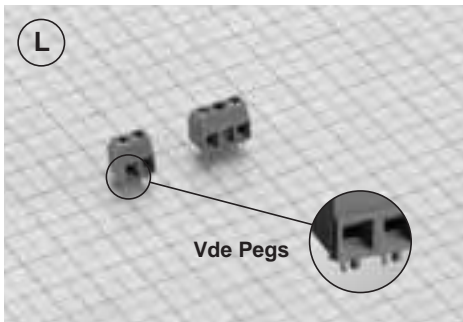

### Mini Terminal Block STRAIGHT, MODULAR

Wire Size	<b>30-16AWG (1.5/1 mm<sup>2</sup>)</b>	
Operating Temp	<b>230° F (110° C)</b>	
Housing Height	<b>8.5 mm</b>	
Max Current	<b>17.5A</b>	
Holes Center to Center	<b>3.5-3.81 mm</b>	<b>7-7.62 mm</b>
Max Voltage	<b>300V</b>	<b>750V</b>
Positions	<b>2 to 12</b>	<b>2 to 6</b>

### Mini Terminal Block STRAIGHT

Wire Size	<b>30-16AWG (1.5/1 mm<sup>2</sup>)</b>	
Operating Temp	<b>230° F (110° C)</b>	
Housing Height	<b>8.5 mm</b>	
Max Current	<b>17.5A</b>	
Holes Center to Center	<b>3.5-3.81 mm</b>	<b>7-7.62mm</b>
Max Voltage	<b>300V</b>	<b>750V</b>
Positions	<b>2 to 25</b>	<b>2 to 13</b>

## Mini Terminal Block 55°

Wire Size	<b>30-16AWG (1.5/1 mm<sup>2</sup>)</b>	
Operating Temp	<b>230° F (110° C)</b>	
Housing Height	<b>9.5 mm</b>	
Max Current	<b>17.5A</b>	
Holes Center to Center	<b>3.5 mm</b>	<b>7 mm</b>
Max Voltage	<b>300V</b>	<b>750V</b>
Positions	<b>2 to 18</b>	<b>1 to 9</b>

## Mini Terminal Block STRAIGHT WITH VDE PEGS

Wire Size	<b>30-16AWG (1.5/1 mm<sup>2</sup>)</b>	
Operating Temp	<b>230° F (110° C)</b>	
Housing Height	<b>8.5 mm</b>	
Max Current	<b>17.5A</b>	
Holes Center to Center	<b>3.5-3.81 mm</b>	<b>7-7.62 mm</b>
Max Voltage	<b>300V</b>	<b>750V</b>
Positions	<b>2</b>	<b>2</b>