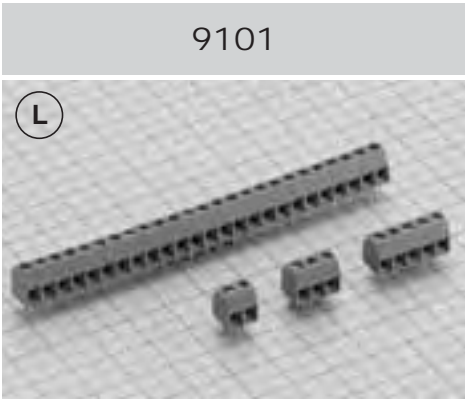

### Mini Terminal Block STRAIGHT

Wire Size	<b>30-16AWG (1/0.5 mm<sup>2</sup>)</b>	
Operating Temp	<b>230° F (110° C)</b>	
Housing Height	<b>10 mm</b>	
Max Current	<b>12A</b>	
Holes Center to Center	<b>2.54mm</b>	<b>5.08mm</b>
Max Voltage	<b>150V</b>	<b>300V</b>
Positions	<b>2 to 12</b>	<b>2 to 6</b>

### Mini Terminal Block STRAIGHT, MODULAR

Wire Size	<b>30-16AWG (1.5/1 mm<sup>2</sup>)</b>	
Operating Temp	<b>230° F (110° C)</b>	
Housing Height	<b>8.5 mm</b>	
Max Current	<b>17.5A</b>	
Holes Center to Center	<b>3.5-3.81 mm</b>	<b>7-7.62 mm</b>
Max Voltage	<b>300V</b>	<b>750V</b>
Positions	<b>2 to 12</b>	<b>2 to 6</b>

### Mini Terminal Block STRAIGHT

Wire Size	<b>30-16AWG (1.5/1 mm<sup>2</sup>)</b>	
Operating Temp	<b>230° F (110° C)</b>	
Housing Height	<b>8.5 mm</b>	
Max Current	<b>17.5A</b>	
Holes Center to Center	<b>3.5-3.81 mm</b>	<b>7-7.62mm</b>
Max Voltage	<b>300V</b>	<b>750V</b>
Positions	<b>2 to 25</b>	<b>2 to 13</b>

## Mini Terminal Block 55°

Wire Size	<b>30-16AWG (1.5/1 mm<sup>2</sup>)</b>	
Operating Temp	<b>230° F (110° C)</b>	
Housing Height	<b>9.5 mm</b>	
Max Current	<b>17.5A</b>	
Holes Center to Center	<b>3.5 mm</b>	<b>7 mm</b>
Max Voltage	<b>300V</b>	<b>750V</b>
Positions	<b>2 to 18</b>	<b>1 to 9</b>