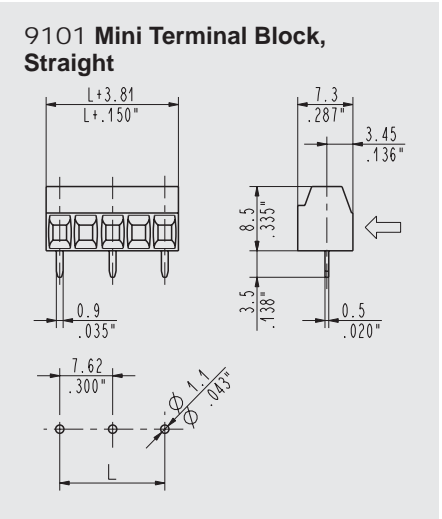

### Mini Terminal Block STRAIGHT

Wire Size	<b>30-16AWG (1/0.5 mm<sup>2</sup>)</b>	
Operating Temp	<b>230° F (110° C)</b>	
Housing Height	<b>10 mm</b>	
Max Current	<b>12A</b>	
Holes Center to Center	<b>2.54mm</b>	<b>5.08mm</b>
Max Voltage	<b>150V</b>	<b>300V</b>
Positions	<b>2 to 12</b>	<b>2 to 6</b>

### Mini Terminal Block STRAIGHT, MODULAR

Wire Size	<b>30-16AWG (1.5/1 mm<sup>2</sup>)</b>	
Operating Temp	<b>230° F (110° C)</b>	
Housing Height	<b>8.5 mm</b>	
Max Current	<b>17.5A</b>	
Holes Center to Center	<b>3.5-3.81 mm</b>	<b>7-7.62 mm</b>
Max Voltage	<b>300V</b>	<b>750V</b>
Positions	<b>2 to 12</b>	<b>2 to 6</b>

### Mini Terminal Block STRAIGHT

Wire Size	<b>30-16AWG (1.5/1 mm<sup>2</sup>)</b>	
Operating Temp	<b>230° F (110° C)</b>	
Housing Height	<b>8.5 mm</b>	
Max Current	<b>17.5A</b>	
Holes Center to Center	<b>3.5-3.81 mm</b>	<b>7-7.62mm</b>
Max Voltage	<b>300V</b>	<b>750V</b>
Positions	<b>2 to 25</b>	<b>2 to 13</b>

## Mini Terminal Block 55°

Wire Size	<b>30-16AWG (1.5/1 mm<sup>2</sup>)</b>	
Operating Temp	<b>230° F (110° C)</b>	
Housing Height	<b>9.5 mm</b>	
Max Current	<b>17.5A</b>	
Holes Center to Center	<b>3.5 mm</b>	<b>7 mm</b>
Max Voltage	<b>300V</b>	<b>750V</b>
Positions	<b>2 to 18</b>	<b>1 to 9</b>