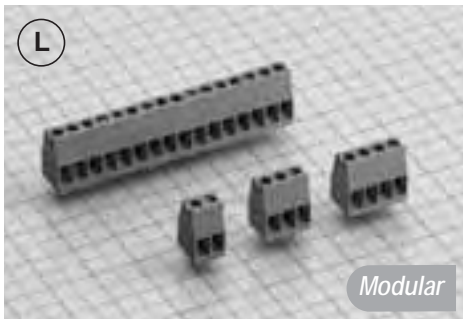

Mini Terminal Block STRAIGHT WITH VDE PEGS

Wire Size	30-16AWG (1.5/1 mm²)	
Operating Temp	230° F (110° C)	
Housing Height	8.5 mm	
Max Current	17.5A	
Holes Center to Center	3.5-3.81 mm	7-7.62 mm
Max Voltage	300V	750V
Positions	2	2

9102