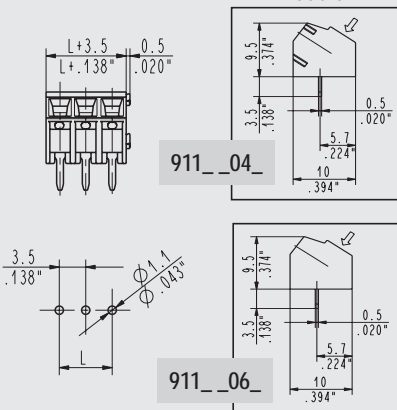

## Mini Terminal Block 55°

Wire Size	<b>30-16AWG (1.5/1 mm<sup>2</sup>)</b>	
Operating Temp	<b>230° F (110° C)</b>	
Housing Height	<b>9.5 mm</b>	
Max Current	<b>17.5A</b>	
Holes Center to Center	<b>3.5 mm</b>	<b>7 mm</b>
Max Voltage	<b>300V</b>	<b>750V</b>
Positions	<b>2 to 18</b>	<b>1 to 9</b>

## Mini Terminal Block STRAIGHT WITH VDE PEGS

Wire Size	<b>30-16AWG (1.5/1 mm<sup>2</sup>)</b>	
Operating Temp	<b>230° F (110° C)</b>	
Housing Height	<b>8.5 mm</b>	
Max Current	<b>17.5A</b>	
Holes Center to Center	<b>3.5-3.81 mm</b>	<b>7-7.62 mm</b>
Max Voltage	<b>300V</b>	<b>750V</b>
Positions	<b>2</b>	<b>2</b>

## Low Terminal Block STRAIGHT

Wire Size	<b>30-14AWG (1.5/1 mm<sup>2</sup>)</b>	
Operating Temp	<b>230° F (110° C)</b>	
Housing Height	<b>12.6 mm</b>	
Max Current	<b>17.5A</b>	
Holes Center to Center	<b>3.5-3.81 mm</b>	<b>7-7.62 mm</b>
Max Voltage	<b>300V</b>	<b>750V</b>
Positions	<b>2 to 25</b>	<b>1 to 13</b>

9151, 9121 Mini Terminal Block,  
55°  
Modular

9101 Mini Terminal Block,  
Straight with Vde Pegs

9102 Low Terminal Block,  
Straight

Dimensions are in inches and millimeters  
unless otherwise specified.  
Values in parentheses are metric equivalents.