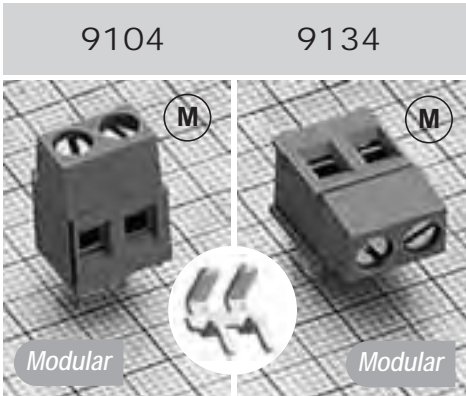

Medium Terminal Block 90°

Wire Size	30-13AWG (2.5/1.5 mm ²)		
Operating Temp	230° F (110° C)		
Housing Height	9 mm		
Max Current	24A		
Holes Center to Center	5-5.08 mm	7.5-7.62 mm	10-10.16 mm
Max Voltage	300V	750V	750V
Positions	2 to 25	2 to 5 2 to 3	1 to 13

Medium Terminal Block 270°

Wire Size	30-13AWG (2.5/1.5 mm ²)		
Operating Temp	230° F (110° C)		
Housing Height	9 mm		
Max Current	24A		
Holes Center to Center	5-5.08 mm	7-7.62 mm	10-10.16 mm
Max Voltage	300V	750V	750V
Positions	2 to 25	2 to 5 2 to 3	1 to 13

Medium Terminal Block STRAIGHT & 90°, SHORT CIRCUITED

Wire Size	30-13AWG (2.5/1.5 mm ²)
Operating Temp	230° F (110° C)
Housing Height	13.5 mm 9 mm
Max Current	24A
Holes Center to Center	5-5.08 mm
Max Voltage	300V
Positions	2 to 3