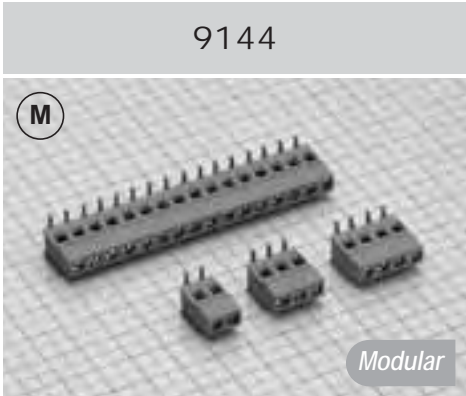

Medium Terminal Block 90°

Wire Size	30-13AWG (2.5/1.5 mm ²)		
Operating Temp	230° F (110° C)		
Housing Height	9 mm		
Max Current	24A		
Holes Center to Center	5-5.08 mm	7.5-7.62 mm	10-10.16 mm
Max Voltage	300V	750V	750V
Positions	2 to 25	2 to 5 2 to 3	1 to 13

Medium Terminal Block 270°

Wire Size	30-13AWG (2.5/1.5 mm ²)		
Operating Temp	230° F (110° C)		
Housing Height	9 mm		
Max Current	24A		
Holes Center to Center	5-5.08 mm	7-7.62 mm	10-10.16 mm
Max Voltage	300V	750V	750V
Positions	2 to 25	2 to 5 2 to 3	1 to 13

Medium Terminal Block STRAIGHT & 90°, SHORT CIRCUITED

Wire Size	30-13AWG (2.5/1.5 mm ²)
Operating Temp	230° F (110° C)
Housing Height	13.5 mm 9 mm
Max Current	24A
Holes Center to Center	5-5.08 mm
Max Voltage	300V
Positions	2 to 3