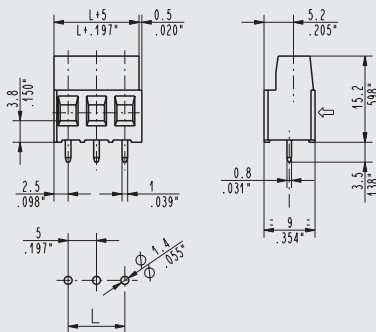

9105

Medium Terminal Block
STRAIGHT

Wire Size	30-12AWG (2.5/1.5 mm²)		
Operating Temp	230° F (110° C)		
Housing Height	15.2 mm		
Max Current	24A		
Holes Center to Center	5-5.08 mm	7.5-7.62 mm	10-10.16 mm
Max Voltage	300V	750V	750V
Positions	2 to 25	2 to 4 2 to 3	2 to 13

9115

Medium Terminal Block
35°

Wire Size	30-12AWG (2.5/1.5 mm²)		
Operating Temp	230° F (110° C)		
Housing Height	15 mm		
Max Current	24A		
Holes Center to Center	5-5.08 mm	7.5-7.62 mm	10-10.16 mm
Max Voltage	300V	750V	750V
Positions	2 to 12 2 to 25	2 to 12	2 to 6 2 to 13

9135

Medium Terminal Block
90°

Wire Size	30-12AWG (2.5/1.5 mm²)		
Operating Temp	230° F (110° C)		
Housing Height	9 mm		
Max Current	24A		
Holes Center to Center	5-5.08 mm	7.5-7.62 mm	10-10.16 mm
Max Voltage	300V	750V	750V
Positions	2 to 25	2 to 4 2 to 3	2 to 13

9105 Medium Terminal Block, Straight

9115 Medium Terminal Block, 35°

9135 Medium Terminal Block, 90°

Dimensions are in inches and millimeters unless otherwise specified. Values in parentheses are metric equivalents.