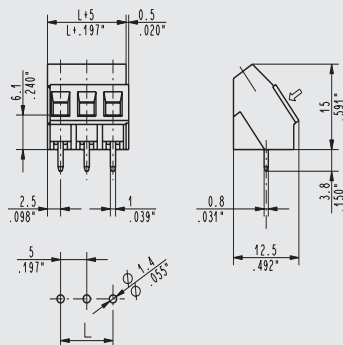

9105

Medium Terminal Block
STRAIGHT

Wire Size	30-12AWG (2.5/1.5 mm²)		
Operating Temp	230° F (110° C)		
Housing Height	15.2 mm		
Max Current	24A		
Holes Center to Center	5-5.08 mm	7.5-7.62 mm	10-10.16 mm
Max Voltage	300V	750V	750V
Positions	2 to 25	2 to 4 2 to 3	2 to 13

9115

Medium Terminal Block
35°

Wire Size	30-12AWG (2.5/1.5 mm²)		
Operating Temp	230° F (110° C)		
Housing Height	15 mm		
Max Current	24A		
Holes Center to Center	5-5.08 mm	7.5-7.62 mm	10-10.16 mm
Max Voltage	300V	750V	750V
Positions	2 to 12 2 to 25	2 to 12	2 to 6 2 to 13

9135

Medium Terminal Block
90°

Wire Size	30-12AWG (2.5/1.5 mm²)		
Operating Temp	230° F (110° C)		
Housing Height	9 mm		
Max Current	24A		
Holes Center to Center	5-5.08 mm	7.5-7.62 mm	10-10.16 mm
Max Voltage	300V	750V	750V
Positions	2 to 25	2 to 4 2 to 3	2 to 13

9105 Medium Terminal Block, Straight

9115 Medium Terminal Block, 35°

9135 Medium Terminal Block, 90°

Dimensions are in inches and millimeters unless otherwise specified. Values in parentheses are metric equivalents.