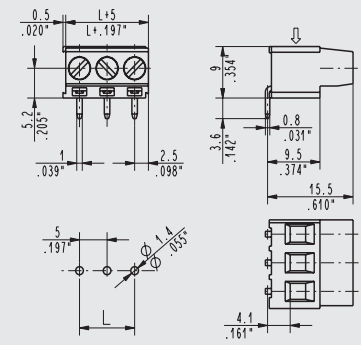

9105

Medium Terminal Block
STRAIGHT

Wire Size	30-12AWG (2.5/1.5 mm²)		
Operating Temp	230° F (110° C)		
Housing Height	15.2 mm		
Max Current	24A		
Holes Center to Center	5-5.08 mm	7.5-7.62 mm	10-10.16 mm
Max Voltage	300V	750V	750V
Positions	2 to 25	2 to 4 2 to 3	2 to 13

9115

Medium Terminal Block
35°

Wire Size	30-12AWG (2.5/1.5 mm²)		
Operating Temp	230° F (110° C)		
Housing Height	15 mm		
Max Current	24A		
Holes Center to Center	5-5.08 mm	7.5-7.62 mm	10-10.16 mm
Max Voltage	300V	750V	750V
Positions	2 to 12 2 to 25	2 to 12	2 to 6 2 to 13

9135

Medium Terminal Block
90°

Wire Size	30-12AWG (2.5/1.5 mm²)		
Operating Temp	230° F (110° C)		
Housing Height	9 mm		
Max Current	24A		
Holes Center to Center	5-5.08 mm	7.5-7.62 mm	10-10.16 mm
Max Voltage	300V	750V	750V
Positions	2 to 25	2 to 4 2 to 3	2 to 13

9105 Medium Terminal Block, Straight

9115 Medium Terminal Block, 35°

9135 Medium Terminal Block, 90°

Dimensions are in inches and millimeters unless otherwise specified. Values in parentheses are metric equivalents.