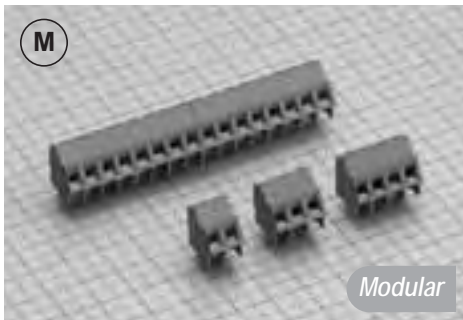

9105

Medium Terminal Block
STRAIGHT

Wire Size	30-12AWG (2.5/1.5 mm²)		
Operating Temp	230° F (110° C)		
Housing Height	15.2 mm		
Max Current	24A		
Holes Center to Center	5-5.08 mm	7.5-7.62 mm	10-10.16 mm
Max Voltage	300V	750V	750V
Positions	2 to 25	2 to 4 2 to 3	2 to 13

9115

Medium Terminal Block
35°

Wire Size	30-12AWG (2.5/1.5 mm²)		
Operating Temp	230° F (110° C)		
Housing Height	15 mm		
Max Current	24A		
Holes Center to Center	5-5.08 mm	7.5-7.62 mm	10-10.16 mm
Max Voltage	300V	750V	750V
Positions	2 to 12 2 to 25	2 to 12	2 to 6 2 to 13

9135

Medium Terminal Block
90°

Wire Size	30-12AWG (2.5/1.5 mm²)		
Operating Temp	230° F (110° C)		
Housing Height	9 mm		
Max Current	24A		
Holes Center to Center	5-5.08 mm	7.5-7.62 mm	10-10.16 mm
Max Voltage	300V	750V	750V
Positions	2 to 25	2 to 4 2 to 3	2 to 13

9105 Medium Terminal Block, Straight

9115 Medium Terminal Block, 35°

9135 Medium Terminal Block, 90°

Dimensions are in inches and millimeters unless otherwise specified. Values in parentheses are metric equivalents.