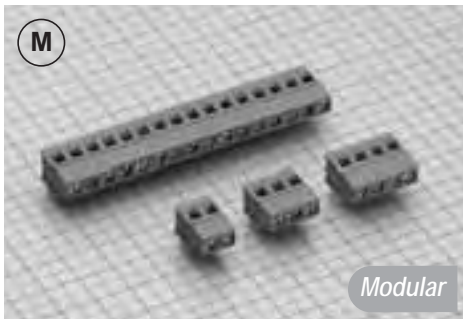

9105

Medium Terminal Block
STRAIGHT

Wire Size	30-12AWG (2.5/1.5 mm²)		
Operating Temp	230° F (110° C)		
Housing Height	15.2 mm		
Max Current	24A		
Holes Center to Center	5-5.08 mm	7.5-7.62 mm	10-10.16 mm
Max Voltage	300V	750V	750V
Positions	2 to 25	2 to 4 2 to 3	2 to 13

9115

Medium Terminal Block
35°

Wire Size	30-12AWG (2.5/1.5 mm²)		
Operating Temp	230° F (110° C)		
Housing Height	15 mm		
Max Current	24A		
Holes Center to Center	5-5.08 mm	7.5-7.62 mm	10-10.16 mm
Max Voltage	300V	750V	750V
Positions	2 to 12 2 to 25	2 to 12	2 to 6 2 to 13

9135

Medium Terminal Block
90°

Wire Size	30-12AWG (2.5/1.5 mm²)		
Operating Temp	230° F (110° C)		
Housing Height	9 mm		
Max Current	24A		
Holes Center to Center	5-5.08 mm	7.5-7.62 mm	10-10.16 mm
Max Voltage	300V	750V	750V
Positions	2 to 25	2 to 4 2 to 3	2 to 13

9105 Medium Terminal Block, Straight

9115 Medium Terminal Block, 35°

9135 Medium Terminal Block, 90°

Dimensions are in inches and millimeters unless otherwise specified. Values in parentheses are metric equivalents.