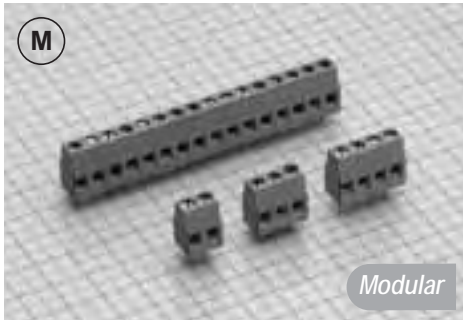

9105

Medium Terminal Block
STRAIGHT

Wire Size	30-12AWG (2.5/1.5 mm²)		
Operating Temp	230° F (110° C)		
Housing Height	15.2 mm		
Max Current	24A		
Holes Center to Center	5-5.08 mm	7.5-7.62 mm	10-10.16 mm
Max Voltage	300V	750V	750V
Positions	2 to 25	2 to 4 2 to 3	2 to 13

9115

Medium Terminal Block
35°

Wire Size	30-12AWG (2.5/1.5 mm²)		
Operating Temp	230° F (110° C)		
Housing Height	15 mm		
Max Current	24A		
Holes Center to Center	5-5.08 mm	7.5-7.62 mm	10-10.16 mm
Max Voltage	300V	750V	750V
Positions	2 to 12 2 to 25	2 to 12	2 to 6 2 to 13

9135

Medium Terminal Block
90°

Wire Size	30-12AWG (2.5/1.5 mm²)		
Operating Temp	230° F (110° C)		
Housing Height	9 mm		
Max Current	24A		
Holes Center to Center	5-5.08 mm	7.5-7.62 mm	10-10.16 mm
Max Voltage	300V	750V	750V
Positions	2 to 25	2 to 4 2 to 3	2 to 13

9105 Medium Terminal Block, Straight

9115 Medium Terminal Block, 35°

9135 Medium Terminal Block, 90°

Dimensions are in inches and millimeters unless otherwise specified. Values in parentheses are metric equivalents.