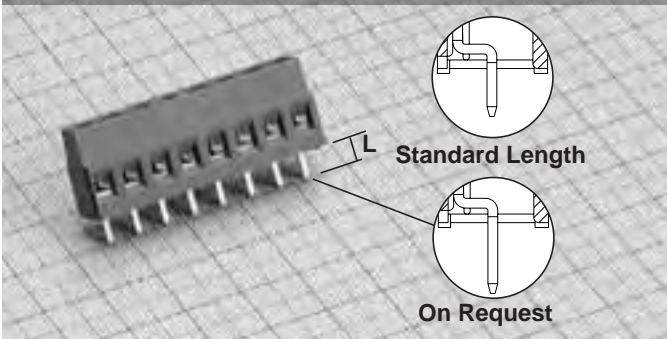

9138

**SPRING Medium Terminal Block
90°, Screwless**

Wire Size	30-12AWG (2.5/2.5 mm²)	
Operating Temp	230° F (110° C)	
Housing Height	17.48 mm	
Max Current	12A	
Holes Center to Center	5-5.08 mm	10-10.16 mm
Max Voltage	300V	600V
Positions	2 to 18 2 to 8	2 to 9 2 to 4

Options

TERMINAL BLOCKS 91 SERIES

Custom Configuration

9138 Spring Medium Terminal Block, 90°, Screwless

Pin Length as Requested

Screw

Geometric Variation of Housing

Straight Terminal Block with BASE