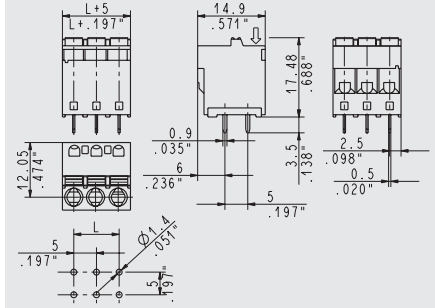

9138

**SPRING Medium Terminal Block
90°, Screwless**

Wire Size	30-12AWG (2.5/2.5 mm²)	
Operating Temp	230° F (110° C)	
Housing Height	17.48 mm	
Max Current	12A	
Holes Center to Center	5-5.08 mm	10-10.16 mm
Max Voltage	300V	600V
Positions	2 to 18 2 to 8	2 to 9 2 to 4

Options

TERMINAL BLOCKS 91 SERIES

Custom Configuration

9138 Spring Medium Terminal Block, 90°, Screwless

Pin Length as Requested

Screw

Geometric Variation of Housing

Straight Terminal Block with BASE