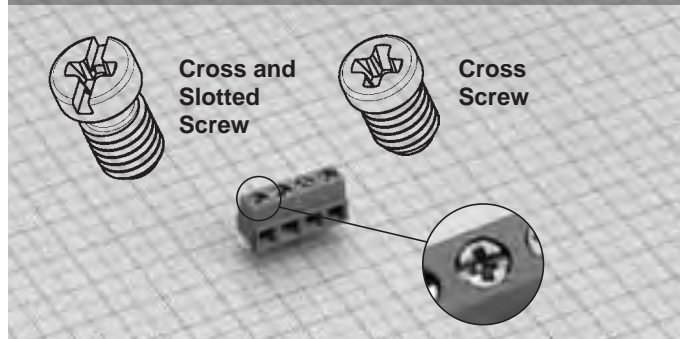

9138

**SPRING Medium Terminal Block
90°, Screwless**

Wire Size	30-12AWG (2.5/2.5 mm²)	
Operating Temp	230° F (110° C)	
Housing Height	17.48 mm	
Max Current	12A	
Holes Center to Center	5-5.08 mm	10-10.16 mm
Max Voltage	300V	600V
Positions	2 to 18 2 to 8	2 to 9 2 to 4

Options

TERMINAL BLOCKS 91 SERIES

Custom Configuration

9138 Spring Medium Terminal Block, 90°, Screwless

Pin Length as Requested

Screw

Geometric Variation of Housing

Straight Terminal Block with BASE